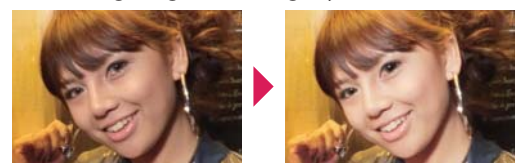

FINEPIX Z110

Taking "me" shots so simple!

Frame Assist Mirror

Show yourself off in chic color
Color You Adorable!

Its blue illumination is so dreamy!
And even more attractive in the dark!

Looking fabulous with Face Retouch
•Smoothing •Brighten •Enlarge eyes