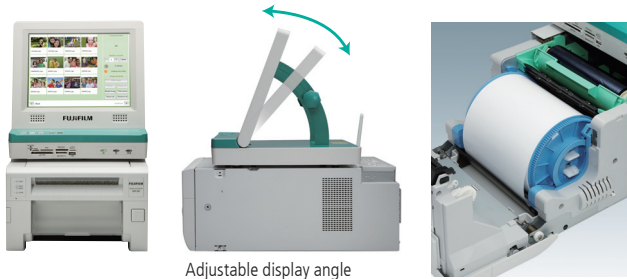

## Small Investment

All-in-one solution at an affordable price.

The kiosk includes:

- Printer
- Order terminal
- Fujifilm software

## Compact Size & Easy Maintenance Increase Shop's Efficiency

- This compact system is suitable for any retail environment.
- Easy loading of paper and replacing of ink ribbons.

Adjustable display angle