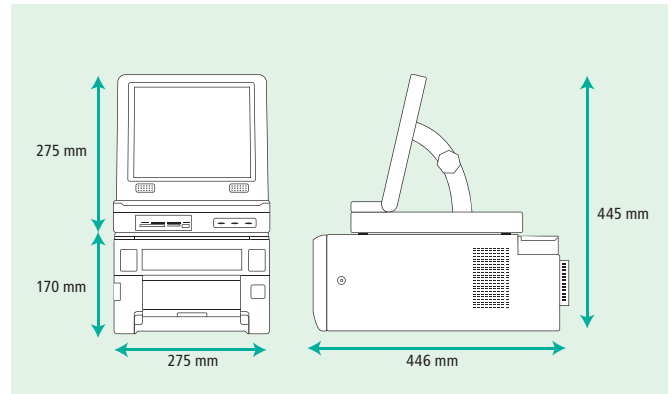

FUJIFILM Dye-sublimation Compact Kiosk System "Quick Print Station" Specifications

PC (DPC Portable)	Display	10.4 inch Touch Panel Display (800 x 600 pixel)	
	PC Unit	OS: Windows XP Embedded (English) CPU: Intel Atom N455 (1.6GHz) Memory: DDR3 SO-DIMM (1GB) HDD: 160GB (SATA)	
	Wireless	Wireless LAN: Option Bluetooth (IEEE 802.15.1) : Option	
	Device (LAN port)	Option	
	Optical External Device (CD/DVD)	Option (USB Connection)	
	Dimensions (W x D x H)	275 x 295 x 70-275 mm/10.8 x 11.6 x 2.8-10.8 inch	
	Weight (approx.)	3.5 kg/7.7 lb	
	Input media	SD Memory Card, MicroSD Card, Memory Stick, Memory Stick Micro, xD-Picture Card, CompactFlash, USB Flash Memory	
	Power Consumption	100-240V AC50/60 Hz	
	Interface	USB 2.0 x 4 ports (Type A)	
	Service & Function		Standard Print ID Photo Frame photo
			Edit(Crop, Rotate, Zoom, Add Text, Sepia/ Monochrome Effects, Red-Eye Correction, Color Correction) Image Intelligence™
Printer (ASK-300)	Dimensions (W x D x H)	275 x 446 x 170 mm/10.8 x 17.6 x 6.7 inch	
	Weight (approx.)	Approx. 12 kg/26.4 lb	
	Power Consumption	100-240V AC50/60 Hz	
	Interface	USB2.0 x 1port (Type B)